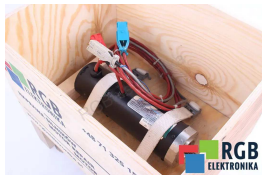

Repair BL2424-21-1-S-005 PACIFIC SCIENTIFIC

We will repair every PACIFIC SCIENTIFIC device. If you cannot find the device that interests you, please contact us. We collect the devices **free of charge** via a courier or in person, thanks to which we are able to carry out the repair within several hours. We will diagnose your equipment **for free**, and if you do not decide on our service, you will not incur any costs. We offer **24 months warranty** for all completed repairs. We are available 24/7, also at weekends and on holidays. **Call us 24/7: +48 71 750 09 77** and receive immediate help.

SPECIFICATIONS

MANUFACTURER	PACIFIC SCIENTIFIC
MODEL	BL2424-21-1-S-005
CATEGORY	AC and DC motors
WEIGHT	5.0 kg

WRITE TO US
info24@rgbrepairs.com

24/7 SUPPORT
[+48 71 750 09 77](tel:+48717500977)